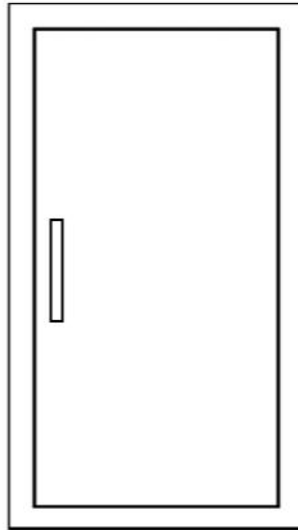

FIRE EXTINGUISHER DOOR STYLES BY JL INDUSTRIES

F - Full glass with pull handle
G - Full glass with pull handle and Saf-T-Lok

D - Horizontal duo panel with pull handle
E - Horizontal duo panel with pull handle and Saf-T-Lok

V - Vertical duo panel with pull handle
W - Vertical duo panel with pull handle and Saf-T-Lok

S21 - Solid with pull handle
L22 - Solid with pull handle and Saf-T-Lok

L24 - Solid with cylinder key lock & no handle

B - Solid with pull handle view window and Saf-T-Lok

Example of door with ADAC recessed handle

Note: If lock option is selected, lock is centered vertically on door, and the position of the handle will be above the lock in most cases. Please allow for this when positioning cabinet for installation.