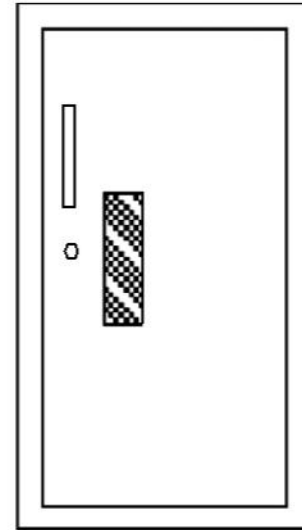

FIRE EXTINGUISHER DOOR STYLES BY JL INDUSTRIES

F - Full glass with pull handle
G - Full glass with pull handle and Saf-T-Lok

D - Horizontal duo panel with pull handle
E - Horizontal duo panel with pull handle and Saf-T-Lok

V - Vertical duo panel with pull handle
W - Vertical duo panel with pull handle and Saf-T-Lok

S21 - Solid with pull handle
L22 - Solid with pull handle and Saf-T-Lok

L24 - Solid with cylinder key lock & no handle

B - Solid with pull handle view window and Saf-T-Lok

Example of door with ADAC recessed handle

Note: If lock option is selected, lock is centered vertically on door, and the position of the handle will be above the lock in most cases. Please allow for this when positioning cabinet for installation.