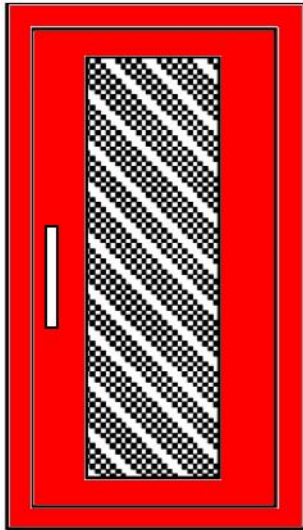

FIRE EXTINGUISHER DOOR STYLES BY JL INDUSTRIES

F - Full glass with pull handle
G - Full glass with pull handle and Saf-T-Lok

D - Horizontal duo panel with pull handle
E - Horizontal duo panel with pull handle and Saf-T-Lok

V - Vertical duo panel with pull handle
W - Vertical duo panel with pull handle and Saf-T-Lok

S21 - Solid with pull handle
L22 - Solid with pull handle and Saf-T-Lok

L24 - Solid with cylinder key lock & no handle

B - Solid with pull handle view window and Saf-T-Lok

Example of door with ADAC recessed handle

Note: If lock option is selected, lock is centered vertically on door, and the position of the handle will be above the lock in most cases. Please allow for this when positioning cabinet for installation.